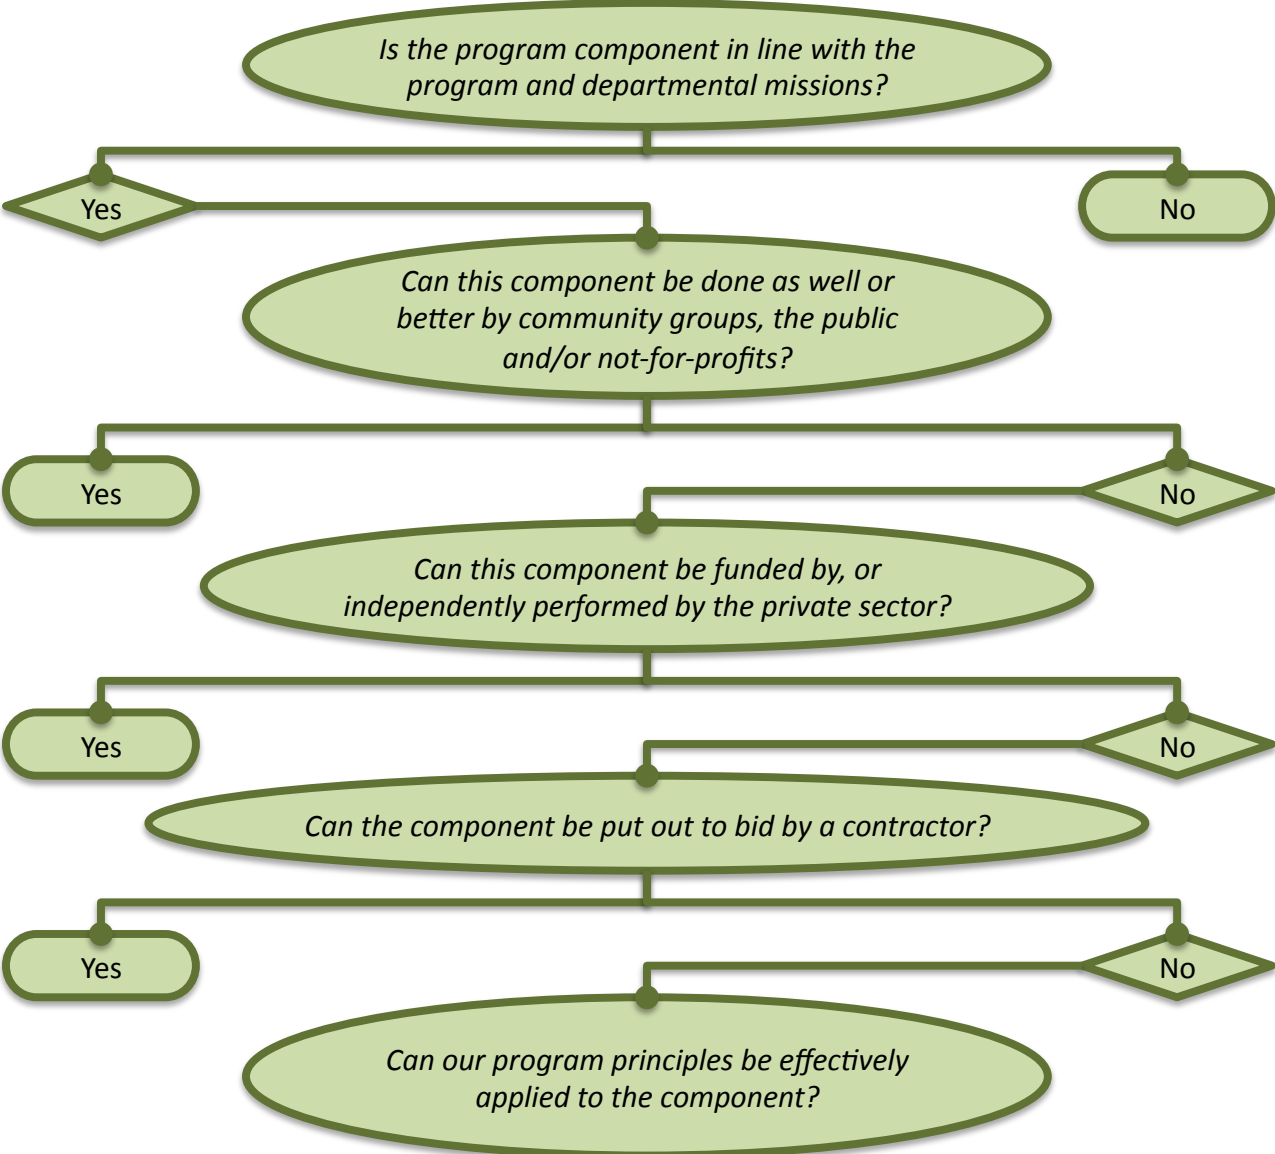

Sustainability Program Component Decision Tree

Source: greenerApplications, <http://www.greenerapps.com>. This document is part of greenerApplications' greenerPathway sustainability strategy development services. It is licensed under a Creative Commons Attribution 3.0 United States License.